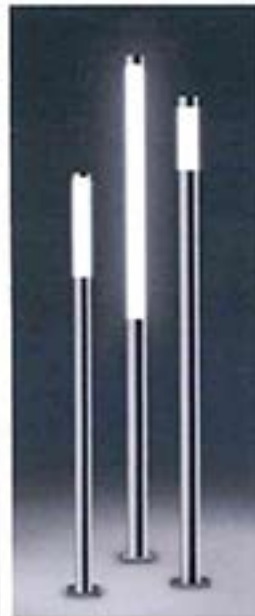

ELECTRICAL MIRROR

**Illuminating Landscapes: K-lite's
High-Quality Architectural Luminaires**

K-LITE

"Established in 1977, K-lite is renowned for its extensive range of high-quality architectural luminaires and poles that cater to diverse applications and design preferences."

K-lite's landscape products are designed to withstand various environmental challenges such as wind, water, direct sunlight, rain, and dust. Each outdoor luminaire boasts high IP (ingress protection) and IK ratings, ensuring robustness and durability suitable for outdoor and landscape applications.