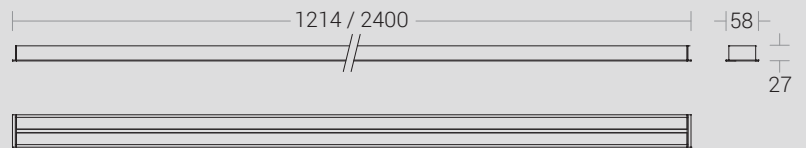

K-LITE

POWER WASH

Power : Upto 40W Upto 80W
Length : 1214mm 2400 mm

Upto
100
lm/w

Features

- Bridgelux / Equivalent LED's
- CRI Ra>80 (>90 On Request)
- SDCM \leq 3
- L70 / B10 @ 60,000 Hrs

Options

- CCT : 3000K / 4000K / 5700K
- Driver options

RECESS

Dimension
in mm

Housing Colour

- Extruded aluminium with powder coated finish in RAL9016 White fine texture | RAL9006 Grey fine texture

Light
Distribution

Technical Specifications

General

Driver	: Constant Current
Input Voltage	: 220-240Vac
Operating Temperature	: -15°C~+50°C

Physical

Body	: Extruded Aluminium with Endcaps
Mounting	: Recess
Finish	: White(RAL9016) Grey (RAL 9006)

Light Source

Light Source	: Bridgelux / Equivalent
CRI (Ra)	: >80 (>90 On Request)
LED Colour Temperature	: 3000K / 4000K / 5700K

ID	Wattage	C.O.D	Dimension (mm)
3394	Upto 40W	1205 x 50	1214 x 58 x 27
3395	Upto 80W	2391 x 50	2400 x 58 x 27