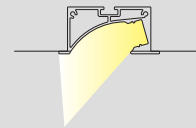

K-LITE

POWER WASH

Power : Upto 40W Upto 80W
Length : 1214mm 2400 mm

Upto
100
lm/w

Features

- Bridgelux / Equivalent LED's
- CRI Ra>80 (>90 On Request)
- SDCM \leq 3
- L70 / B10 @ 60,000 Hrs

Options

- CCT : 3000K / 4000K / 5700K
- Driver options

RECESS

Dimension
in mm

Housing Colour

- Extruded aluminium with powder coated finish in RAL9016 White fine texture | RAL9006 Grey fine texture

Light
Distribution

Technical Specifications

General

Driver	: Constant Current
Input Voltage	: 220-240Vac
Operating Temperature	: -15°C~+50°C

Physical

Body	: Extruded Aluminium with Endcaps
Mounting	: Recess
Finish	: White(RAL9016) Grey (RAL 9006)

Light Source

Light Source	: Bridgelux / Equivalent
CRI (Ra)	: >80 (>90 On Request)
LED Colour Temperature	: 3000K / 4000K / 5700K