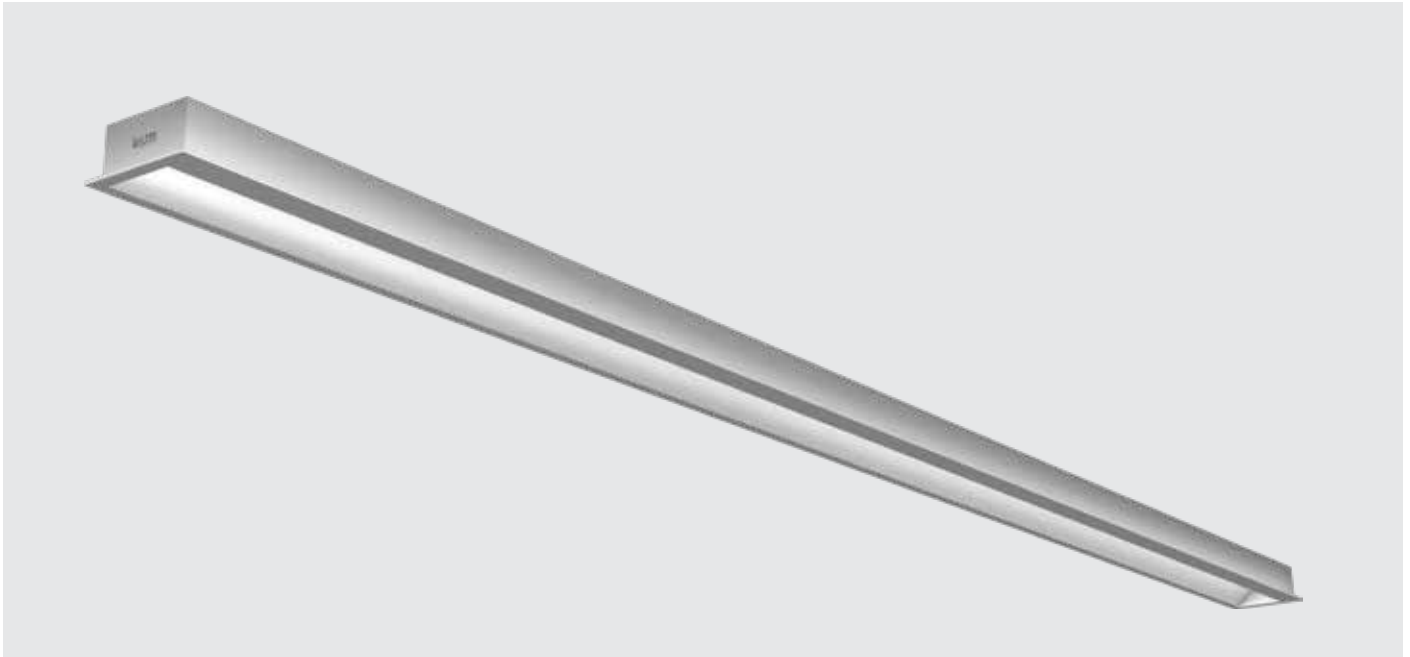

K-LITE

POWER WASH

Power : Upto 40W Upto 80W
Length : 1214mm 2400 mm

Upto
100
lm/w

Features

- Bridgelux / Equivalent LED's
- CRI Ra>80 (>90 On Request)
- SDCM \leq 3
- L70 / B10 @ 60,000 Hrs

Options

- CCT : 3000K / 4000K / 5700K
- Driver options

RECESS

Dimension
in mm

Housing Colour

- Extruded aluminium with powder coated finish in RAL9016 White fine texture | RAL9006 Grey fine texture

Light
Distribution

Technical Specifications

General

Driver	: Constant Current
Input Voltage	: 220-240Vac
Operating Temperature	: -15°C~+50°C

Physical

Body	: Extruded Aluminium with Endcaps
Mounting	: Recess
Finish	: White(RAL9016) Grey (RAL 9006)

Light Source

Light Source	: Bridgelux / Equivalent
CRI (Ra)	: >80 (>90 On Request)
LED Colour Temperature	: 3000K / 4000K / 5700K