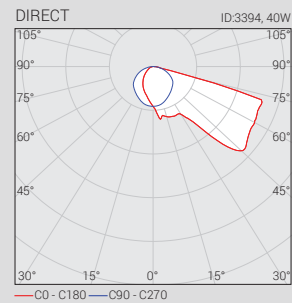

K-LITE

POWER WASH

Power : Upto 40W Upto 80W
Length : 1214mm 2400 mm

Upto
100
lm/w

Features

- Bridgelux / Equivalent LED's
- CRI Ra>80 (>90 On Request)
- SDCM \leq 3
- L70 / B10 @ 60,000 Hrs

Options

- CCT : 3000K / 4000K / 5700K
- Driver options

RECESS

Dimension
in mm

Housing Colour

- Extruded aluminium with powder coated finish in RAL9016 White fine texture | RAL9006 Grey fine texture

Light
Distribution

Technical Specifications

General

Driver	: Constant Current
Input Voltage	: 220-240Vac
Operating Temperature	: -15°C~+50°C

ID	Wattage	C.O.D	Dimension (mm)
3394	Upto 40W	1205 x 50	1214 x 58 x 27
3395	Upto 80W	2391 x 50	2400 x 58 x 27