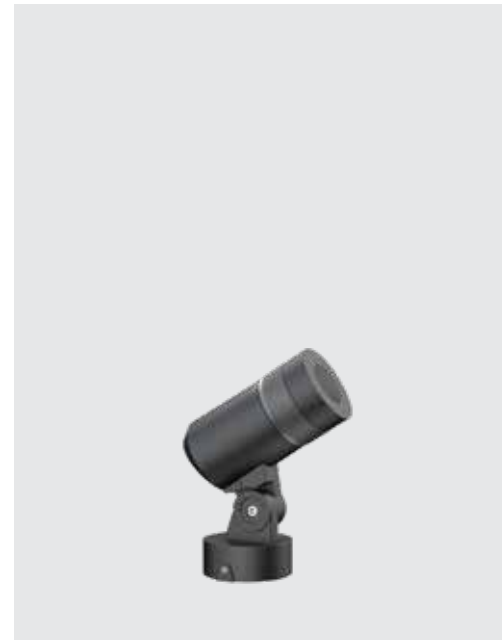

LED compact spot light luminaires designed to provide directional light. The luminaire comes with a connecting cable and bracket for permanent installation on a wall, under a ceiling or on floor.

Product Description

- Luminaire made of pressure die cast aluminium of high corrosion resistance and non corrosive stainless steel fasteners.
- Clear tempered glass.
- Mounting die-cast aluminium bracket arrangement to facilitate easy installation at any desired location.
- Rotary ring to adjust focusing from 15°- 60° beam angles (Zoomable).
- Cable entries for through-wiring of mains supply cable.
- CRI (Ra) : >80 (90 CRI - On Request).
- Prewired with LED driver and suitable for operating on 240V, 50Hz single phase ac supply.
- Ordering guide : KL-2587-CCT (Colour Temperature).
- Available CCT : 3000K (Other CCT's on request)

Area of Application

Pathways, Parks, Sculptures, Gardens, Structures and Landscape lighting.

Available Finish

Powder coated anthracite grey.

Note : It is our constant endeavor to upgrade the performance of our products. For the latest technical information, IES files and product updates please refer to the website at www.klite.in

Technical Specifications

General

ID : 2587
 System Wattage : 6W LED
 Operating Temperature : -15°C~+50°C

Physical

Body : Die cast aluminium
 Diffuser : Clear Tempered Glass
 Mounting : Surface
 Finish : Powder Coated
 : Anthracite Grey