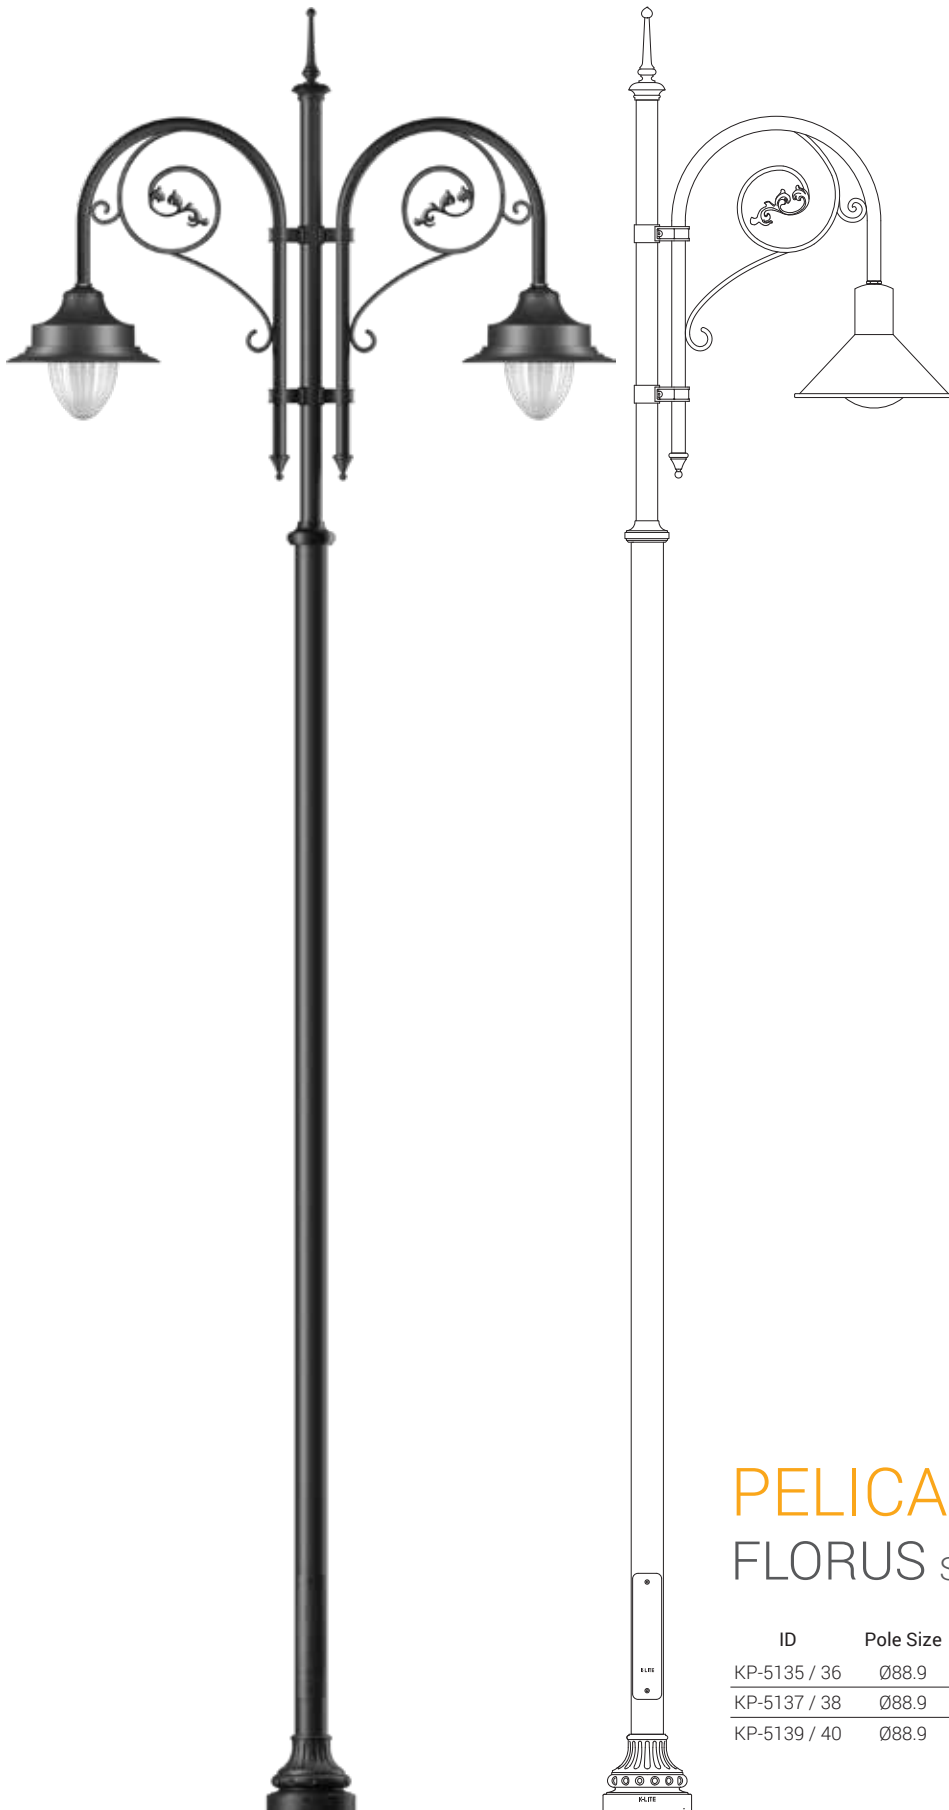

K-LiTE

GARDEN LIGHTING POLES

Garden Lighting Pole is design to create a distinctive atmosphere in town & cities by using the most advanced technology to develop innovative lighting solutions. Poles can stylishly convey the identity of any landscape. Our poles can be designed to suit single or multi arms brackets in order to install one or more light sources.

Product Description

- Pole design parameters vary depending on the type of bracket and loading factor.
- All pole sections are welded using special v groove technique by certified welders using high end MIG welding processes.
- Built-in control box with cast aluminium service door and safety rope.
- Die cast aluminium door is contoured to the shape of the pole with silicone rubber gasket.
- The control gear tray is prewired with MCB, terminal connectors for loop-in / loop-out arrangement.
- The foundation bolt holes in the base plate are designed to be elongated for fine adjustments / alignment of the pole during installation.
- Base plate made of steel grade E250 & foundation bolt of grade 4.6
-  - Conformity mark

PELICAN MINI OLIVE FLORUS Series

ID	Pole Size	Arm	Height	Mounting
KP-5135 / 36	Ø88.9	SA / DA	3660	KP-93
KP-5137 / 38	Ø88.9	SA / DA	4270	KP-93
KP-5139 / 40	Ø88.9	SA / DA	5000	KP-94